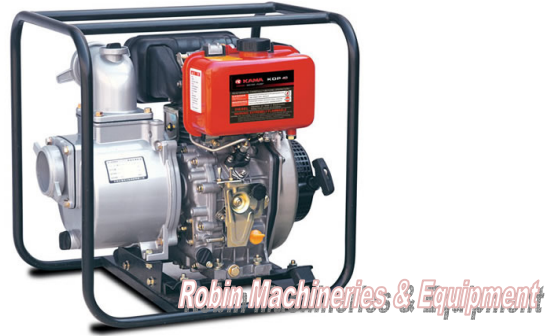

KDP20

Model	KDP20
Suction, discharge port diameter[mm(in)]	50(2")
Discharge capacity(m ³ /h)	22
Discharge capacity(m ³ /h)	15(49.21)
Max suction head[m(ft)]	8(26.25)
Rotation speed(rpm)	3600
Priming time(s/4m)	80
Overall dimension(LxWxH)[mm(in)]	490x405x515(19.29x15.94x20.28)
Dry weight[kg(ibs.)]	35(77)
Engine model	KM170F
Rated power[kW(hp)]	2.8(3.8)
Rated rotation speed(rpm)	3600
Displacement[ml(cu.in)]	211(12.88)
Fuel tank capacity[L(gal.)]	2.5(0.55)
Fuel consumption[g(ml)kW.h]	288(342)

Robin Machineries & Equipment

Tel: 000971-4-2217124
Fax: 000971-4-2234493
POBox: 5229 Dubai, UAE
Email: alawitra@emirates.net.ae
www.alawigroup.ae

Robin Machineries & Equipment

KDP30

Model	KDP30/E
Suction, discharge port diameter[mm(in)]	80(3")
Discharge capacity(m ³ /h)	30
Discharge capacity(m ³ /h)	13(42.65)
Max suction head[m(ft)]	8(26.25)
Rotation speed(rpm)	3600
Priming time(s/4m)	120
Overall dimension(LxWxH)[mm(in)]	558x450x550(21.97x17.72x21.65)
Dry weight[kg(ibs.)]	52(114.4)
Engine model	KM178F
Rated power[kW(hp)]	3.7(5.03)
Rated rotation speed(rpm)	3600
Displacement[ml(cu.in)]	296(18.06)
Fuel tank capacity[L(gal.)]	4.0(5.44)
Fuel consumption[g(ml)kW.h]	285(339)

Robin Machineries & Equipment

Tel: 000971-4-2217124

Fax: 000971-4-2234493

POBox: 5229 Dubai, UAE

Email: alawitra@emirates.net.ae

www.alawigroup.ae

KDP40

Model	KDP40/E
Suction, discharge port diameter[mm(in)]	100(4")
Discharge capacity(m ³ /h)	40
Discharge capacity(m ³ /h)	16(52.49)
Max suction head[m(ft)]	8(26.25)
Rotation speed(rpm)	3600
Priming time(s/4m)	180
Overall dimension(LxWxH)[mm(in)]	650x480x610(25.59x18.90x24.02)
Dry weight[kg(ibs.)]	69(151.8)
Engine model	KM186F
Rated power[kW(hp)]	6.3(8.57)
Rated rotation speed(rpm)	3600
Displacement[ml(cu.in)]	406(24.78)
Fuel tank capacity[L(gal.)]	5.5(1.21)
Fuel consumption[g(ml)kW.h]	281(334)