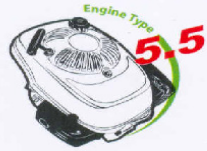

GAS LAWN MOWERS

- Line of Lawn Mowers offers durability and maneuverability in a lightweight design.
- Equipped with rust resistant steel blades and wheels, these quality mowers are built to last.

Key Specification